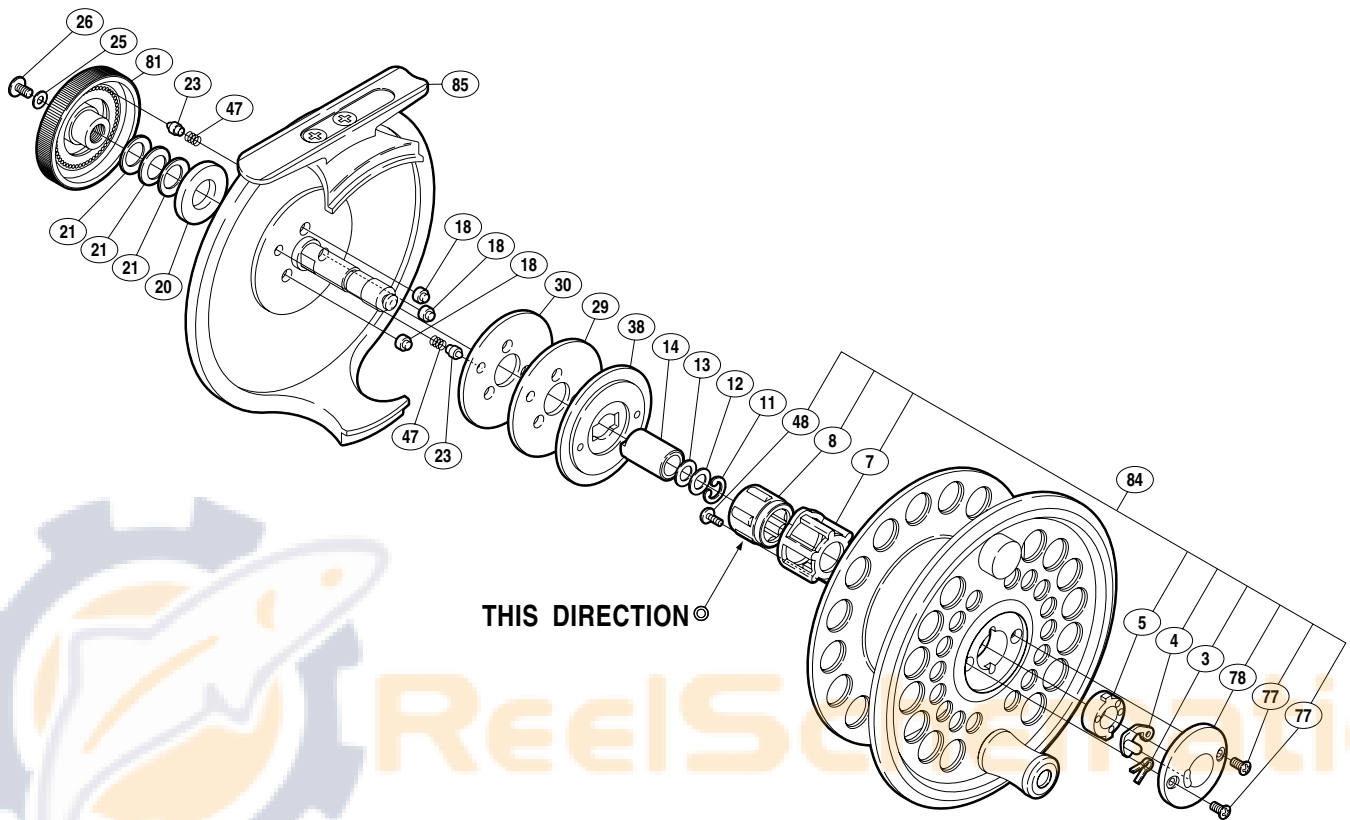

# SHIMANO®

## BIGCRAFT XT

BC-XT78

(1R1100007G)

Part No.	Description	Part No.	Description
FLY0003	Spool Lock Spring	FLY0025	Washer
FLY0004	Spool Lock	FLY0026	Drag Knob Screw
FLY0005	Spool Bushing	FLY0029	Drag Washer
FLY0007	Roller Clutch Holder	FLY0030	Drag Washer
FLY0008	Roller Clutch	FLY0038	Drag Plate
FLY0011	C Lock	FLY0047	Click Spring
FLY0012	Main Shaft Washer	FLY0048	Screw
FLY0013	Main Shaft Washer	FLY0077	Screw
FLY0014	Roller Clutch Inner Tube	FLY0078	Spool Cover
FLY0018	Drag Press	FLY0081	Drag Knob
FLY0020	Drag Spring Spacer	FLY0084	Spool Set
FLY0021	Coned Disc Spring	FLY0085	Back Plate Assembly
FLY0023	Click Pin		